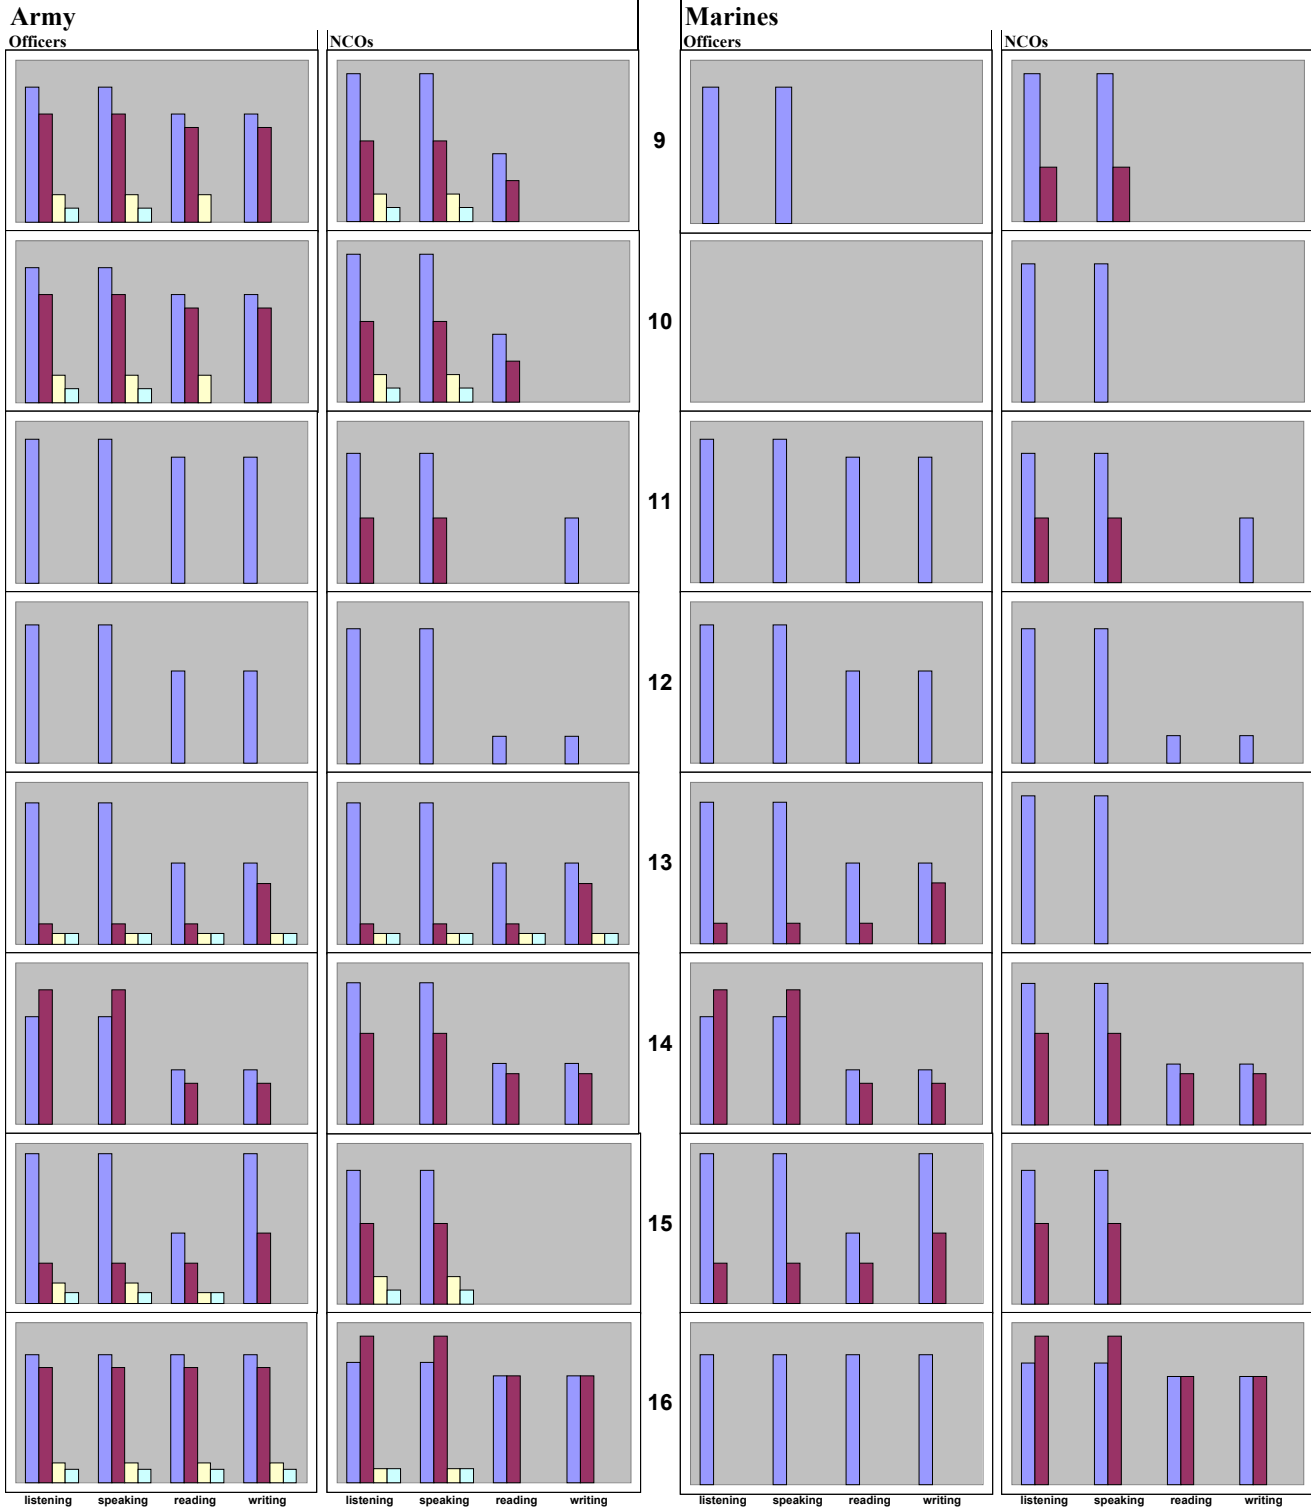

GRAPHIC 2 Part 2 of 6

USAGE OF LANGUAGES PER ACTIVITY

Legend: