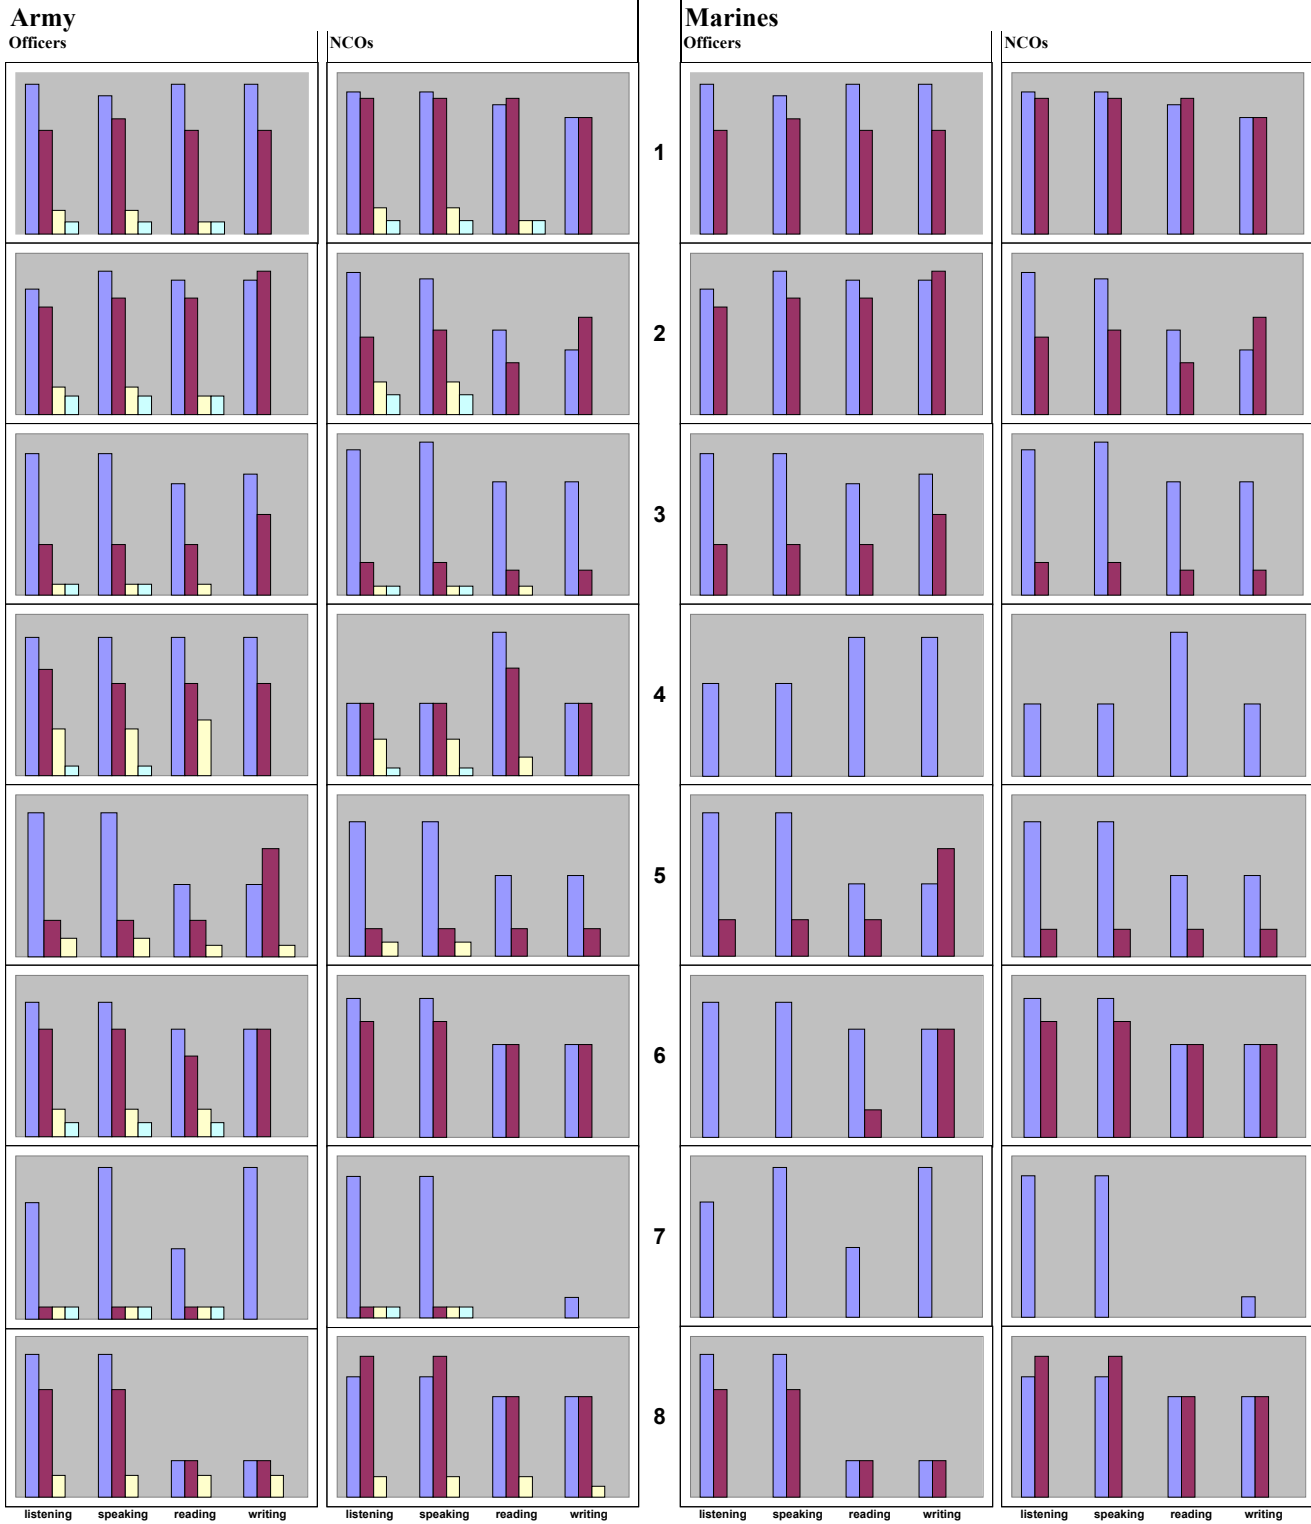

# GRAPHIC 2 Part 1 of 6

## USAGE OF LANGUAGES PER ACTIVITY

Legend: English (blue), Mother tongue (maroon), Local Languages (yellow), Other Languages (cyan)